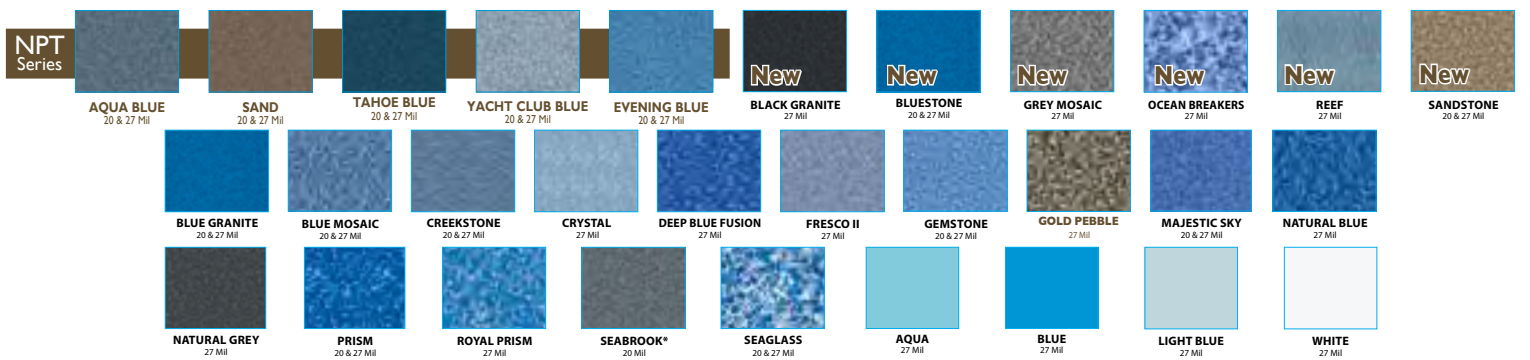

2017 VINYL LINER FLOOR SELECTION – Floor Patterns are available as "All Floor Liners" (No Tile Border)
 All 27 Mil floor patterns are available as Tread-TEX for use on vinyl over step applications.

1. All vinyl liner graphics are for illustration purposes only. It is recommended by the manufacturer to view an actual vinyl sample before ordering your liner.
 2. Color may vary from printed brochure. The manufacturer reserves the right to change liner selections without notice.

* Not available in Tread-TEX material **On the Dolphin | Seabrook liner, pattern alignment may vary at the location of seams or on vinyl-over step applications.